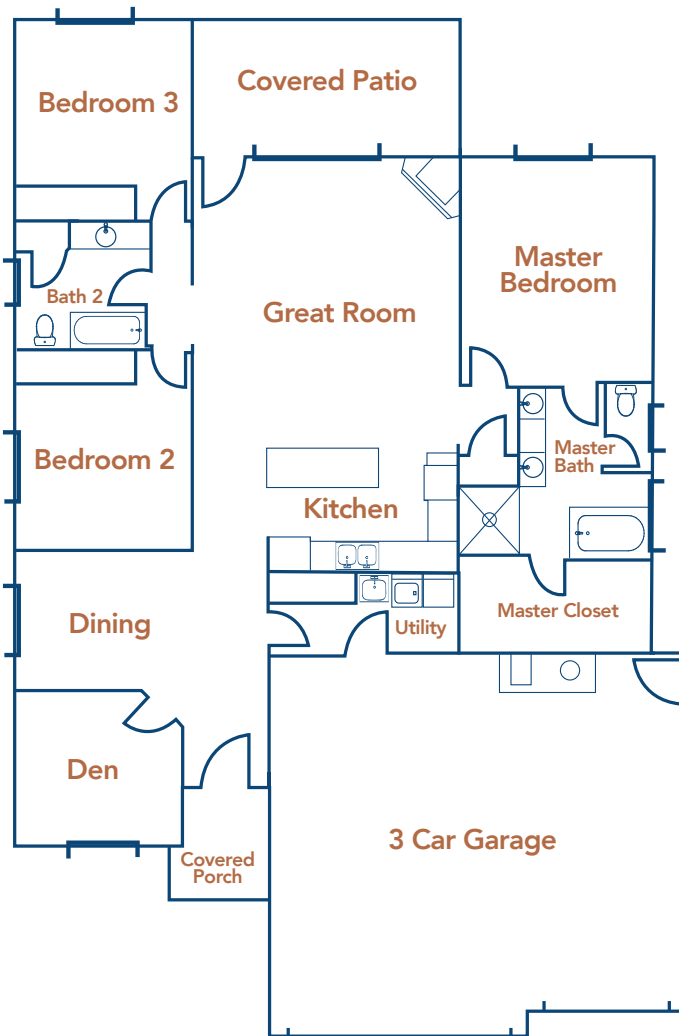

COLUMBIA

2,040 Sq. Ft.

Built for Life. Built for Lifestyle.

Thoughtfully designed single and two story homes built on 22 years of superior craftsmanship and trust from Epic Homes.

-  Quality Construction & Finishes Throughout
-  RV Parking
-  3 Car Garage
-  Vinyl Fenced Back Yards
-  Landscaped Front Yards
-  Granite Countertops
-  Bright & Open
-  Neighboring Thunder Mountain Elementary